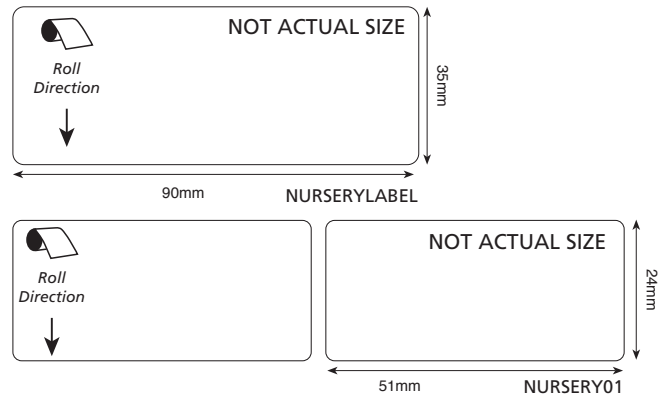

Nursery Labels and Tags

Order Form 2021

We also sell and repair a range thermal printers so if find yourself with any printer trouble, give our technicians a call: 0800 865 223

Nursery Label and Tag features:

- » Blank, thermal transfer
- » Twig tags and labels ideal for outdoors
- » Matt white
- » Durable
- » Synthetic stock
- » Roll direction 9

Licence Number: 807004

Please complete the order form below and send it to thehub@rapidlabels.nz

ORDER FORM

Labels are priced per roll, excluding freight & GST

Company Name: _____ Date: _____ Phone: _____

Contact Name: _____ Email: _____

Invoice Address: _____ Purchase Order: _____

Delivery Address: _____

BLANK TAGS CODE	RL ID	TAGS	CORE	PER CARTON	FULL CARTON*	SPLIT*	QTY	
NURSERYTD203	401728	2100/roll	76mm	8 rolls	$68.46/roll	$74.86/roll	_____	
NURSERYDIG	401726	1000/roll	76mm	12 rolls	$44.16/roll	$44.16/roll	_____	
BLANK LABELS CODE	RL ID	LABELS	CORE	PER CARTON	FULL CARTON*	SPLIT*	QTY	
NURSERY01	401727	10,000/roll	76mm	8 rolls	$124.60/roll	$124.60/roll	_____	
NURSERYLABEL	401725	4000/roll	76mm	8 rolls	$92.40/roll	$92.40/roll	_____	
RBWXA110450	400245	Black wax ribbon, Genuine Zebra 2000					#35.37/ribbon	_____
ZHDM4206	400422	Datamax M4206, Nursery Tag TT Thermal Printer					POA	_____
ZHHP42T	400433	Honeywell PC42T					POA	_____

*labels are priced per roll, excluding freight & GST