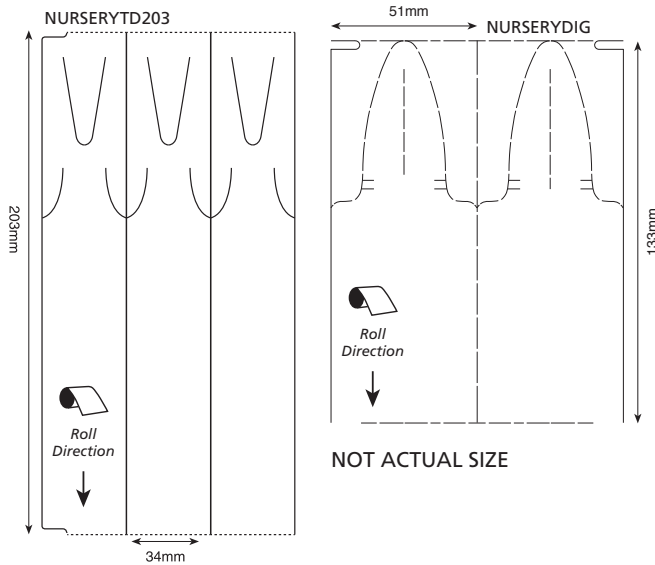

Nursery Labels and Tags

Order Form 2021

We also sell and repair a range thermal printers so if find yourself with any printer trouble, give our technicians a call: 0800 865 223

Nursery Label and Tag features:

- » Blank, thermal transfer
- » Twig tags and labels ideal for outdoors
- » Matt white
- » Durable
- » Synthetic stock
- » Roll direction 9

Licence Number: 807004

Please complete the order form below and send it to thehub@rapidlabels.nz

ORDER FORM

Labels are priced per roll, excluding freight & GST

Company Name: _____ Date: _____ Phone: _____

Contact Name: _____ Email: _____

Invoice Address: _____ Purchase Order: _____

Delivery Address: _____

BLANK TAGS CODE	RL ID	TAGS	CORE	PER CARTON	FULL CARTON*	SPLIT*	QTY	
NURSERYTD203	401728	2100/roll	76mm	8 rolls	$68.46/roll	$74.86/roll	_____	
NURSERYDIG	401726	1000/roll	76mm	12 rolls	$44.16/roll	$44.16/roll	_____	
BLANK LABELS CODE	RL ID	LABELS	CORE	PER CARTON	FULL CARTON*	SPLIT*	QTY	
NURSERY01	401727	10,000/roll	76mm	8 rolls	$124.60/roll	$124.60/roll	_____	
NURSERYLABEL	401725	4000/roll	76mm	8 rolls	$92.40/roll	$92.40/roll	_____	
RBWXA110450	400245	Black wax ribbon, Genuine Zebra 2000					#35.37/ribbon	_____
ZHDM4206	400422	Datamax M4206, Nursery Tag TT Thermal Printer					POA	_____
ZHHP42T	400433	Honeywell PC42T					POA	_____

*labels are priced per roll, excluding freight & GST