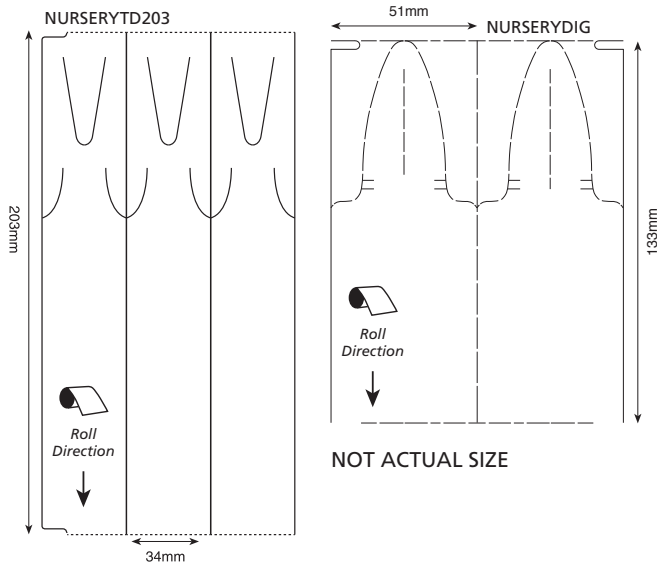

### Nursery Label and Tag features:

- » Blank, thermal transfer
- » Twig tags and labels ideal for outdoors
- » Matt white
- » Durable
- » Synthetic stock
- » Roll direction 9

We also sell and repair a range thermal printers so if find yourself with any printer trouble, give our technicians a call: 0800 865 223