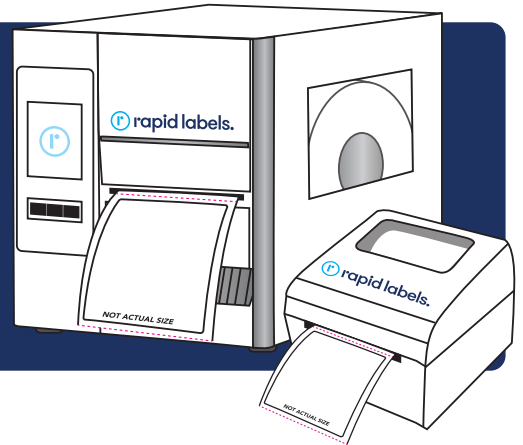

SSCC Label Order Form 2023

For Mainfreight and Mainfreight customers only

NOT ACTUAL SIZE

Premium Top Coated Label features:

- » 101mm x 149mm
- » Blank, white direct thermal
- » Permanent adhesive
- » Glassine liner
- » Narrow edge leading
- » Roll direction 9
- » Perfed between each label

Please complete the order form below and send it to thehub@rapidlabels.nz

ORDER FORM

labels are priced per roll, excluding freight & GST

Company Name: _____ Date: _____ Phone: _____

Contact Name: _____ Email: _____