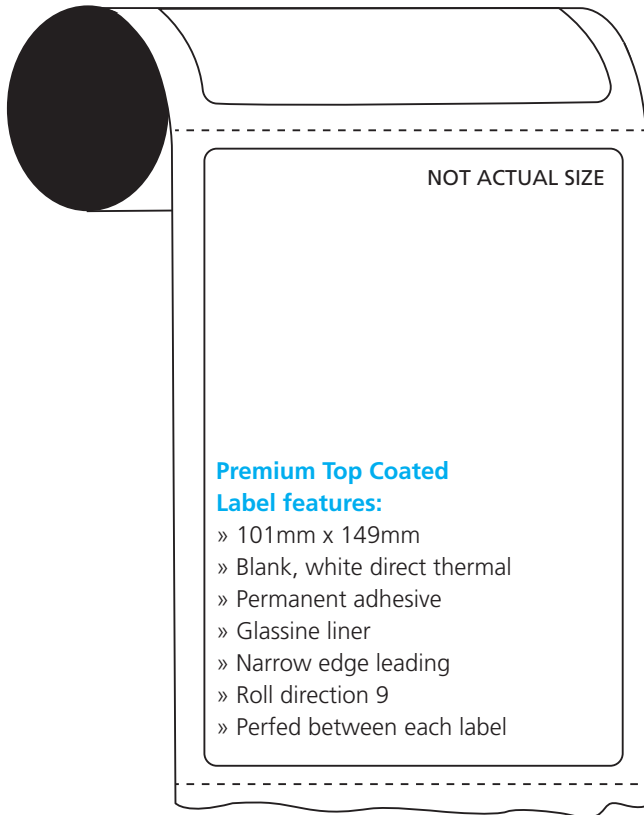

Mainfreight SSCC Label Order Form 2021

For Mainfreight and Mainfreight customers only

Industrial Compatible Printers - SSCC76:

Zebra: S4M, Z4Mplus, ZM400, 105sl+, all Xi series and all ZT series (ZT230,ZT410,ZT510,ZT411,ZT610)