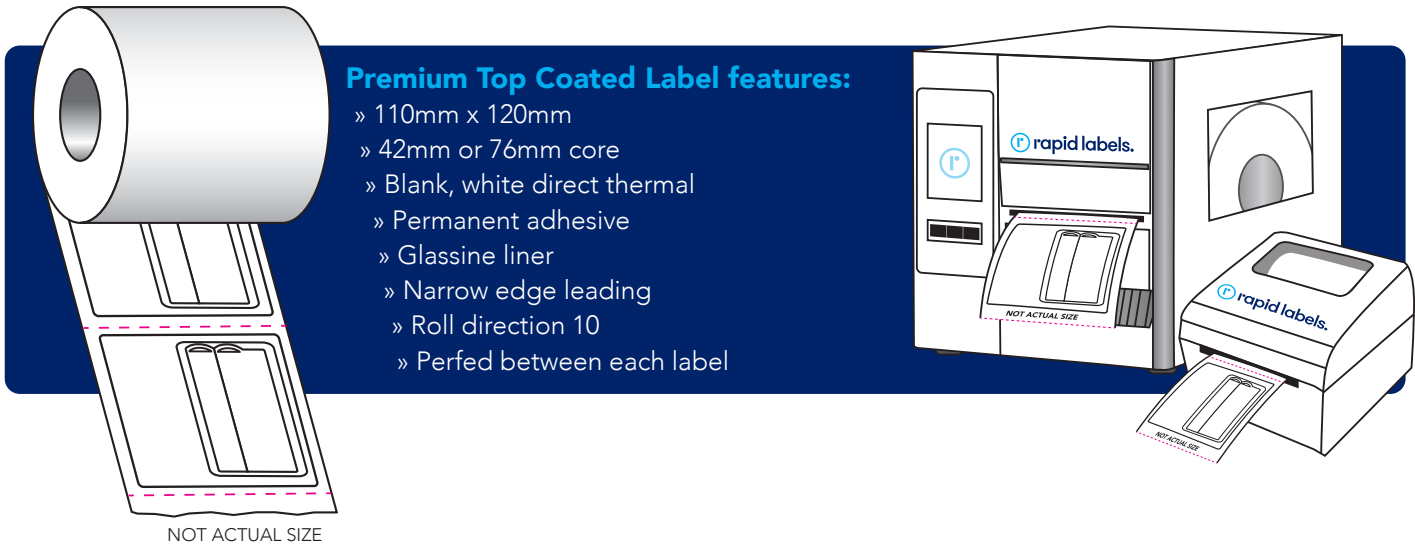

POSTHASTE42, POSTHASTE76 Label Order Form 2022

Premium Top Coated Label features:

- » 110mm x 120mm
- » 42mm or 76mm core
- » Blank, white direct thermal
- » Permanent adhesive
- » Glassine liner
- » Narrow edge leading
- » Roll direction 10
- » Perfed between each label