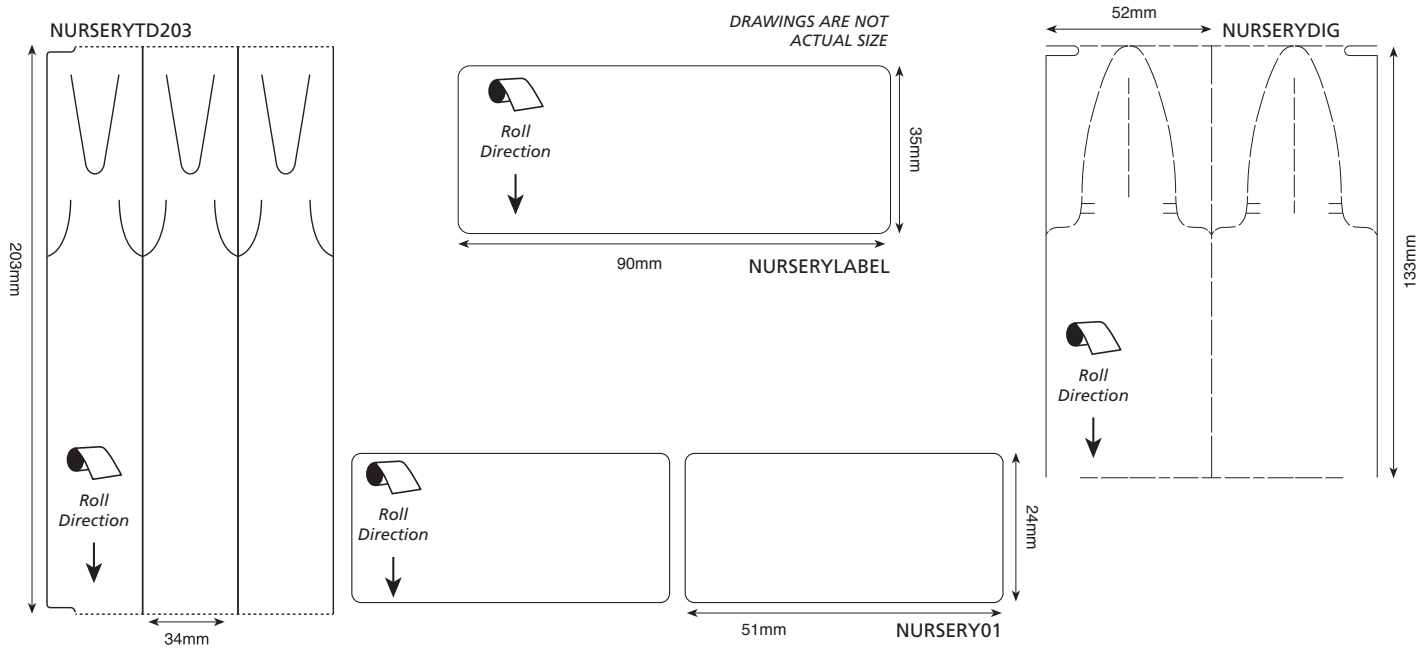

Nursery Tags (ex stock)

code	rl id	size (mm)	face stock	across	label (per roll)	core (mm)	carton (rolls)	split carton *	full carton *
Unadhesed, Perforated & Cuts Last									
NURSERYDIG	401726	51 x 133	White Synthetic Tag	1	1000	76	12	\$44.16	\$44.16
NURSERYTD203	401728	34 x 203	White Synthetic Tag	3	2100	76	8	\$74.86	\$68.46

Nursery Labels (ex stock)

code	rl id	size (mm)	face stock	across	label (per roll)	core (mm)	carton (rolls)	split carton *	full carton *
Permanent Adhesive, Perforated & Cuts Last									
NURSERY01	401727	51 x 24	White Synthetic TT	2	10000	76	8	\$124.60	\$124.60
NURSERYLABEL	401725	90 x 35	White Synthetic TT	1	4000	76	8	\$92.40	\$92.40