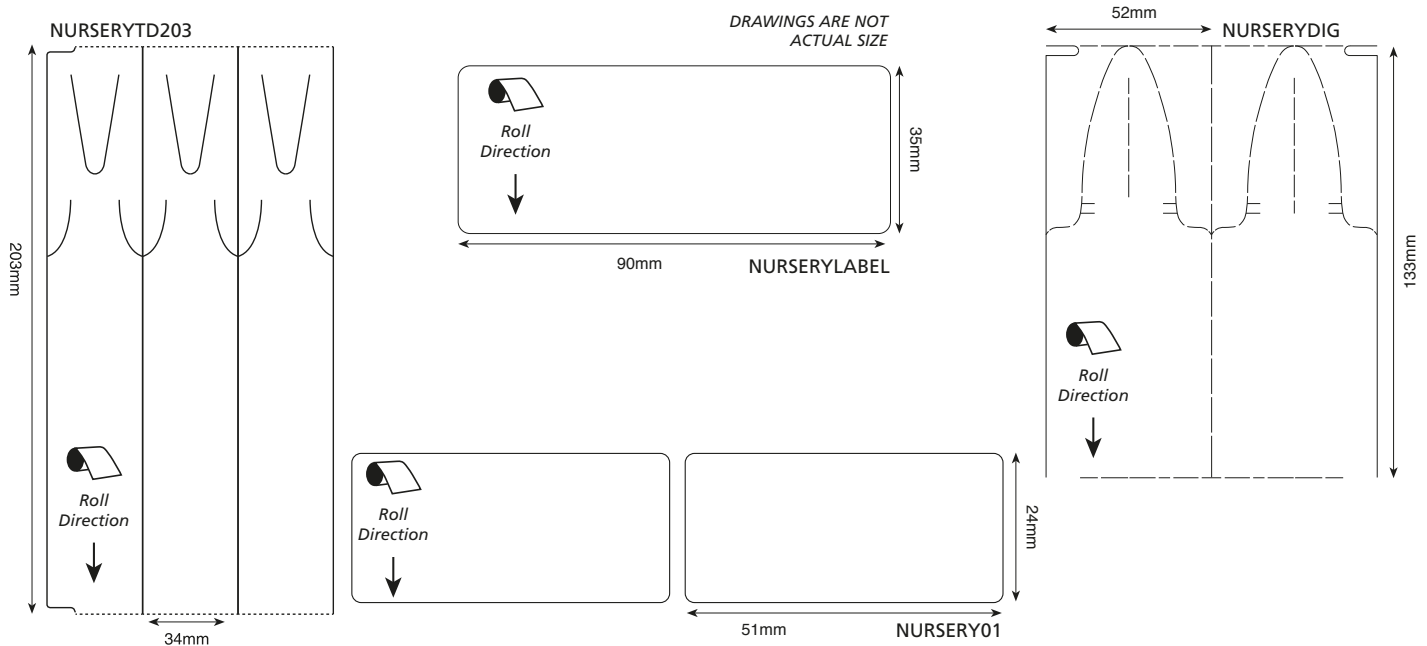

Nursery Tags (ex stock)

code	rl id	size (mm)	face stock	across	label (per roll)	core (mm)	carton (rolls)	split carton *	full carton *
Unadhesed, Perforated & Cuts Last									
NURSERYDIG	401726	51 x 133	White Synthetic Tag	1	1000	76	12	\$44.16	\$44.16
NURSERYTD203	401728	34 x 203	White Synthetic Tag	3	2100	76	8	\$74.86	\$68.46

Nursery Labels (ex stock)

code	rl id	size (mm)	face stock	across	label (per roll)	core (mm)	carton (rolls)	split carton *	full carton *
Permanent Adhesive, Perforated & Cuts Last									
NURSERY01	401727	51 x 24	White Synthetic TT	2	10000	76	8	\$124.60	\$124.60
NURSERYLABEL	401725	90 x 35	White Synthetic TT	1	4000	76	8	\$92.40	\$92.40